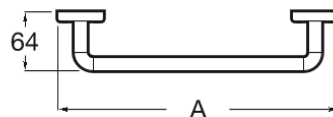

VICTORIA

Towel rail (Can be installed with screws or adhesive)

DIMENSIONS

Length 600 mm
 Width 64 mm
 Height 50 mm

COLOURS AND FINISHES

01 Polished

PRICE (VAT INCLUDED)

£82.88

TECHNICAL DRAWINGS

FEATURES

- Finish: Polished
- Installation type: Wall-mounted
- Material: Metal
- Shape: Straight
- Suitable for: Basin

Victoria

An extensive accessories range with a functional and timeless design. Besides the installation with screws, Victoria allows an adhesive fixation system that prevents drilling and guarantees high resistance (up to 5 kg. of static load). The perfect suit for for private bathrooms, semi-public areas and public spaces, including solutions for people with reduced mobility.